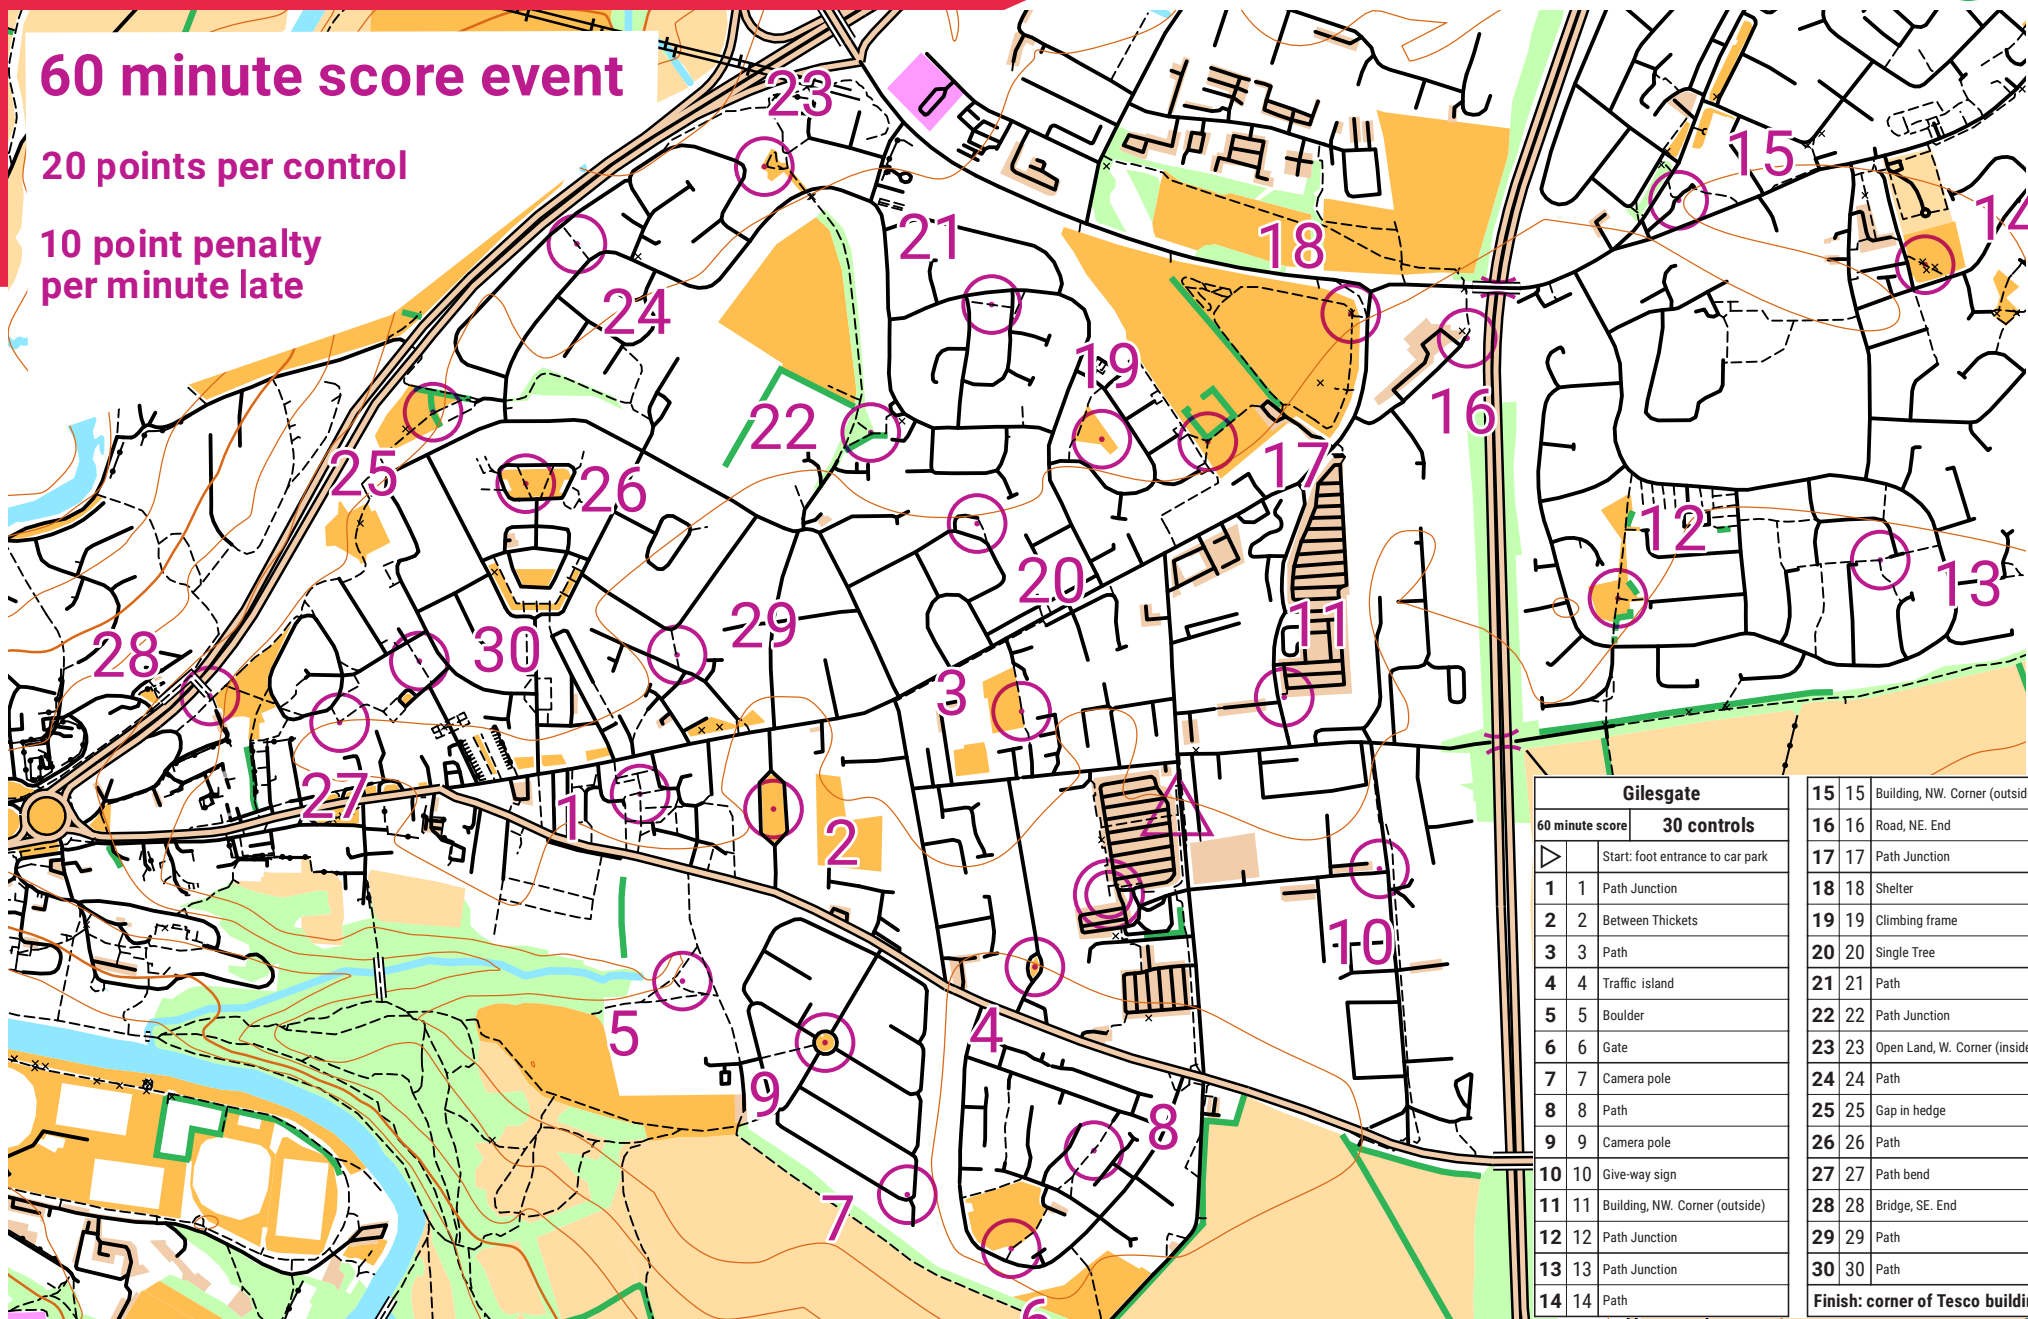

GILESGATE SCORE EVENT

scale 1:10000, contours 10m
500m

60 minute score event

20 points per control

10 point penalty
per minute late

Gilesgate	
60 minute score	30 controls
Start: foot entrance to car park	
1 1	Path Junction
2 2	Between Thickets
3 3	Path
4 4	Traffic island
5 5	Boulder
6 6	Gate
7 7	Camera pole
8 8	Path
9 9	Camera pole
10 10	Give-way sign
11 11	Building, NW. Corner (outside)
12 12	Path Junction
13 13	Path Junction
14 14	Path
15 15	Building, NW. Corner (outside)
16 16	Road, NE. End
17 17	Path Junction
18 18	Shelter
19 19	Climbing frame
20 20	Single Tree
21 21	Path
22 22	Path Junction
23 23	Open Land, W. Corner (inside)
24 24	Path
25 25	Gap in hedge
26 26	Path
27 27	Path bend
28 28	Bridge, SE. End
29 29	Path
30 30	Path
Finish: corner of Tesco building	

Map data (c) OpenStreetMap, available under the Open Database Licence.
Contains OS data (c) Crown copyright & database right OS 2013-2017.
OOM created by Oliver O'Brien. Make your own: <http://oomap.co.uk/>